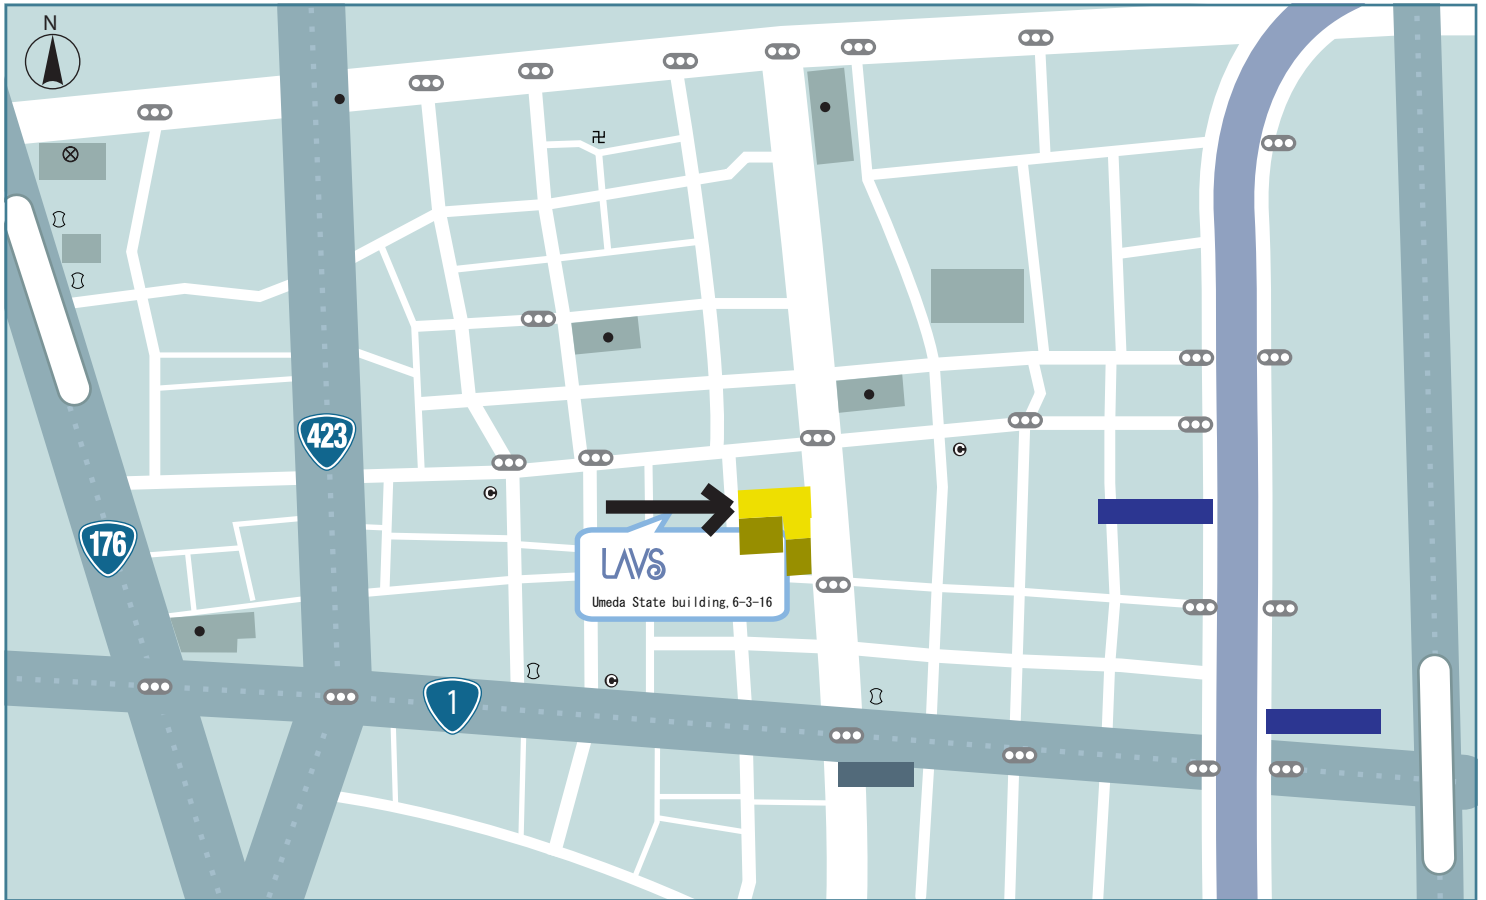

## ACCESS MAP

▶▶ Traffic Information

Hankyu Railway	About 15 minutes on foot from the subway Umeda Station.
The Subway	About 10 minutes on foot from Umeda Station or Higashi-Umeda Station. About 15 minutes on foot from Nishi-Umeda Station.
Japan Railway Hanshin : Railway	About 10 minutes on foot from Umeda Station.